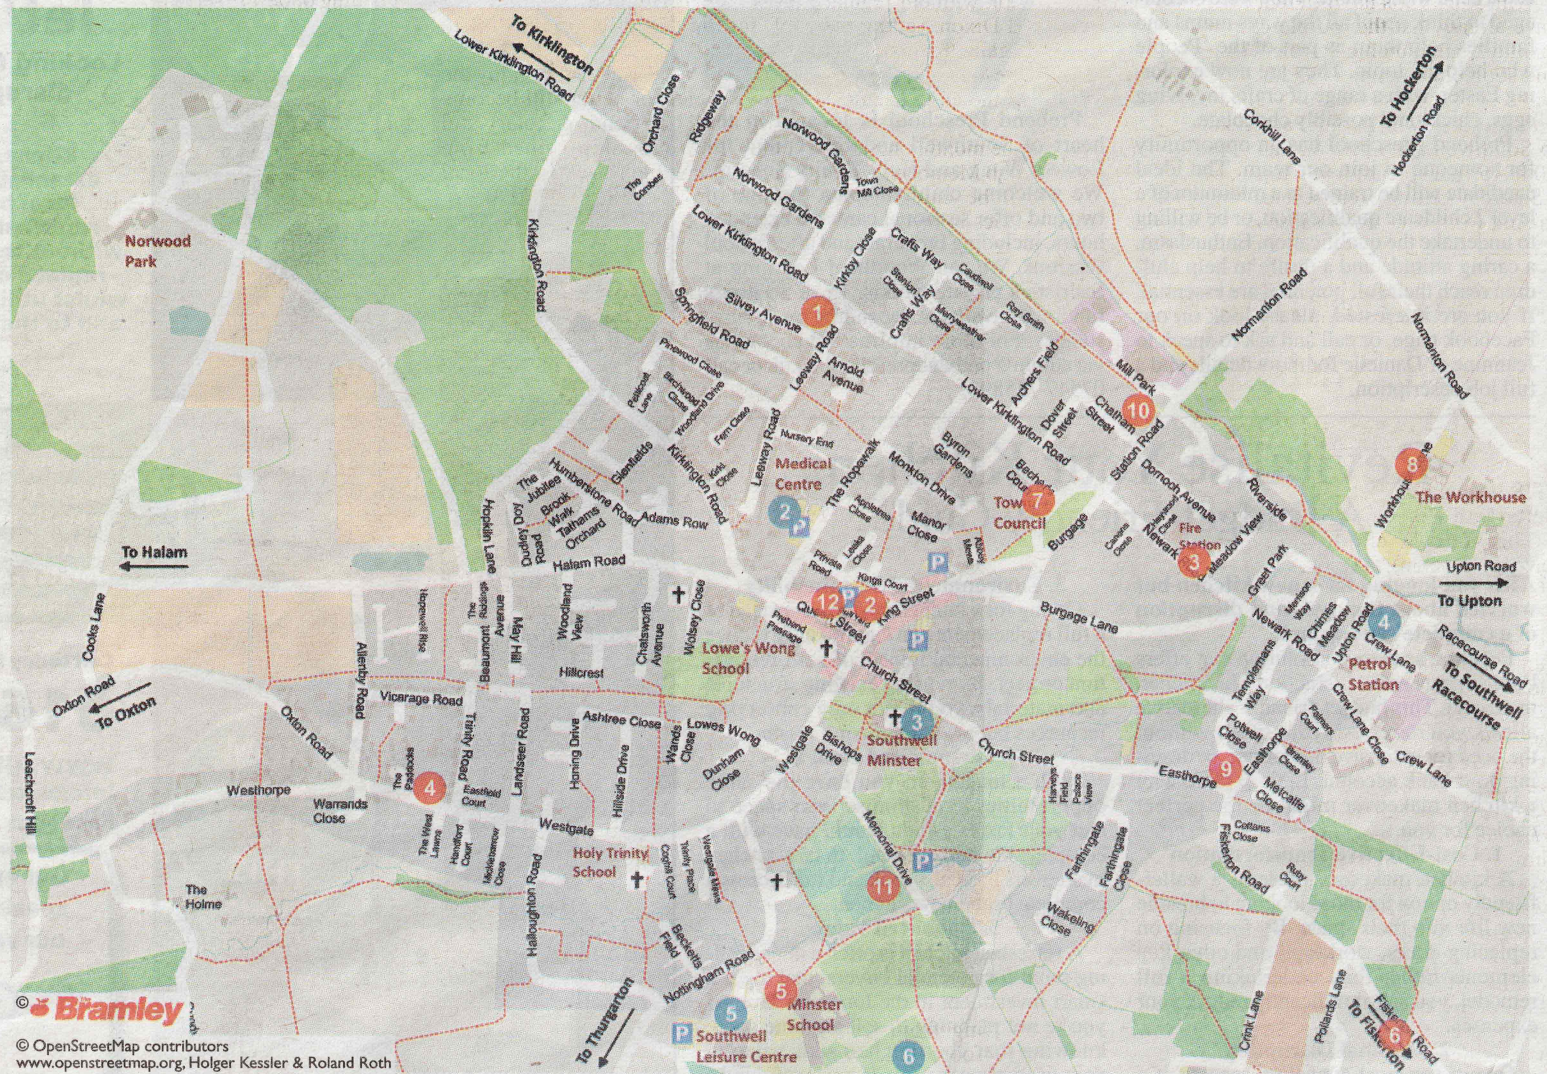

Life saving locations near you!

KNOWING where your nearest defibrillator is could save a life.

A defibrillator is a device that gives a high energy electric shock to the heart through the chest wall to someone who is in cardiac arrest. This high energy shock is called defibrillation, and it's an essential life saving step in the chain of survival.

Southwell Community First Responders and other local groups have been fundraising hard to obtain defibrillators in public places in and around Southwell, which anyone can use in an emergency.

In Southwell defibrillators accessible to the public (shown in red) are located at: 1) **McColl's**, Leeway Road. 2) **The Library**, King Street. 3) **The Fire Station**, Newark Road. 4) **The wall of Bus Shelter**, The Paddocks, Westgate. 5) **The Minster School**, Nottingham Road. 6) **Southwell Garden Centre**, Fiskerton Road. 7) **The Old Court House**, Burgage. 8) **The Workhouse** (on entrance gate). 9) **The Old Coach House**, Easthorpe. 10) **The Final Whistle**, Station Road. 11) **Southwell City Football Club**, Memorial Drive. 12) **Pinders** (on wall outside), Queen Street.

Locations of defibrillators in the surrounding villages include:

- The Telephone Box, Opposite the Full Moon Pub, Morton.
- Side Wall, Village Hall, Upton.
- The Telephone Box at the crossroads, Rolleston.
- The Telephone Box at the crossroads and on the wall down Church Lane near St Michael's Close, Halam.
- The Telephone Box, Eakring.
- Farnsfield Village Centre, New Hill.
- The Plough, Main Street, Farnsfield.
- Village Hall, Hockerton.
- All Mine Cakes, Maythorne.
- On the wall at the start of the houses, Maythorne.
- The Red Lion (outside wall) and Cricket Club, Thurgarton.
- Village Hall and School, Kirklington.
- The Old Reindeer (outside wall), Edingely.

© Bramley
 © OpenStreetMap contributors
 www.openstreetmap.org, Holger Kessler & Roland Roth

Map Key: ● Red spots - publicly accessible defibrillators ● Blue spots - private defibrillators